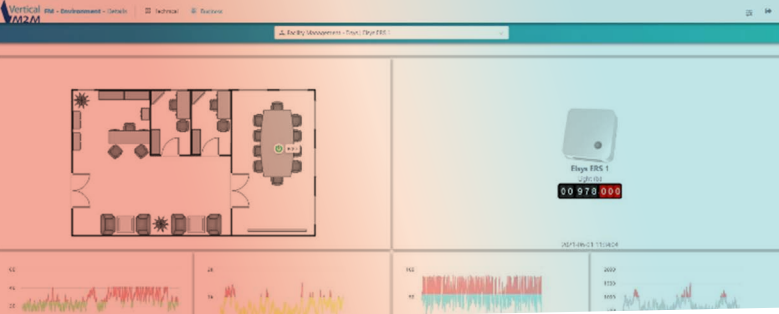

Key features:

Interoperability: all devices are pre-integrated with Activity Application dashboard for simple decoding and encoding services.

Adaptability: Clients can visualize, edit and add their own notification conditions and rules for immediate data processing and enable additional client autonomy.

Low-Power: Leverage LoRaWAN® technology, optimize assets energy consumption and lower your operational costs

Easy usage: Available as on-premises & cloud-based application. Manage your installation from one single application dashboard with easy accessibility, usability, management & control.

Data-driven management: Automated compliance reports and configurable alert notifications are sent via SMS or email for the service personnel to take required corrective action, like enabling ventilation flow in the designated area.

Use cases:

This end-to-end IoT Solution enables a workspace solution by monitoring, measuring, recording, and alerting on real-time control systems readings, allowing you to act quickly to save operational costs and protect your clients and consumers and improve wellbeing and efficiency of occupants. It can be used for any indoor space: **offices, meeting rooms, shops, industrial facilities, public buildings, classrooms**, and much more. Rather than cleaning a room each hour duly, act on real-time usage data and pre-set thresholds. The application dashboard enables a cockpit navigation panel to navigate within a Facility Management dashboard - between workspace occupancy, environmental monitoring and proof of cleaning.

Build your IoT Solution with us!

Get your starter kit on ThingPark Market, or contact Activity to learn more