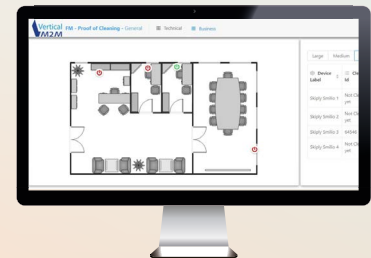

CommonSense IoT Platform for data processing and analysis by Vertical M2M

CommonSense IoT platform® is the device management and application generation platform comprising all the building blocks necessary to deliver IoT projects from end to end: rapid integration of IoT sensors and equipment, advanced management of your fleet of devices and immediate access to applications.

Monitor of real floor / rooms utilization to increase or downsize offices and reallocate unused areas.

Get real-time and historical monitoring of temperature, humidity, light and motion detection to improve working conditions and kill useless energy consumption costs.

Get an eye on cleaning data and workers real-time presence and to improve conditions of work and adapt human resources size.