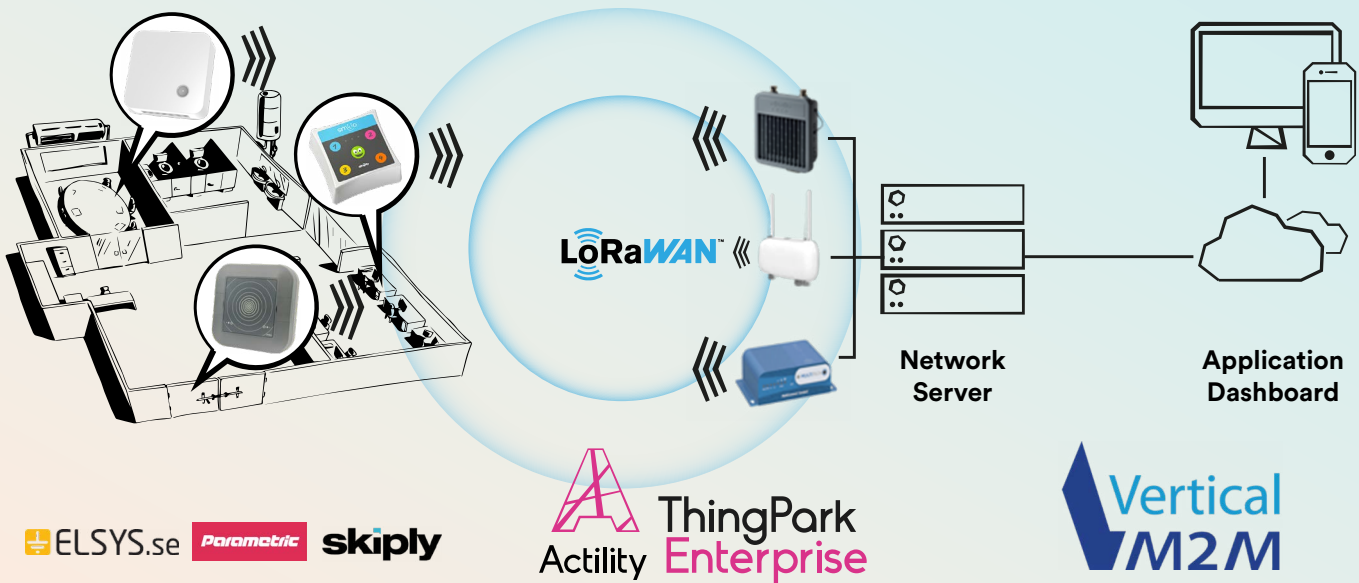

ThingPark IoT Solutions

Workspace Management

The turnkey IoT solution to monitor your work areas 24/7.

This IoT Workspace Management Solution allows to **simultaneously** monitor **indoor environment** (temperature, humidity, light), **personnel presence** for real-time monitoring of staff interventions, and **directional people counting** (left-right). It allows **cleaning based on real-time usage data**, and improves the **productivity of the entire team organization, reducing operational spending and optimizing business outcomes**. This evaluation Starter Kit provides you with the required hardware, software and connectivity **to assess this integrated plug-and-play solution**.

skiplly

 ELSYS.se

Parametric

 Vertical M2M

Activity

Automate the monitoring of your workspace with LoRaWAN® to ensure occupant's productivity and wellbeing!

IoT sensors by ELSYS.se, Skiplly and Parametric

ELSYS ERS device measures temperature, humidity, light and presence of an indoor environment. The Skiplly Smilio A allows reporting service personnel presence using magnetic cards. Parametric PCR2 sensor allowing people flow monitoring with directional counting (left/right), mounted sideways or overhead to detect people passing by.

ThingPark Enterprise LoRaWAN® connectivity infrastructure by Activity

Dependable connectivity infrastructure with a proficient UX to easily build a LoRaWAN® network, Cloud-based or On Premises, using pre-integrated high-end Base Stations & an advanced Activity Network Server with dashboards providing key operational insights on the network & alarm management.

CommonSense IoT Platform for data processing and analysis by Vertical M2M

CommonSense IoT platform® is the device management and application generation platform comprising all the building blocks necessary to deliver IoT projects from end to end: rapid integration of IoT sensors and equipment, advanced management of your fleet of devices and immediate access to applications.