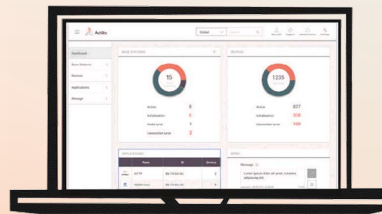

ThingPark Enterprise LoRaWAN® connectivity infrastructure by Activity

Dependable connectivity infrastructure with a proficient UX to easily build a LoRaWAN® network, Cloud-based or On Premises, using pre-integrated high-end Base Stations & an advanced Activity Network Server with dashboards providing key operational insights on the network & alarm management.